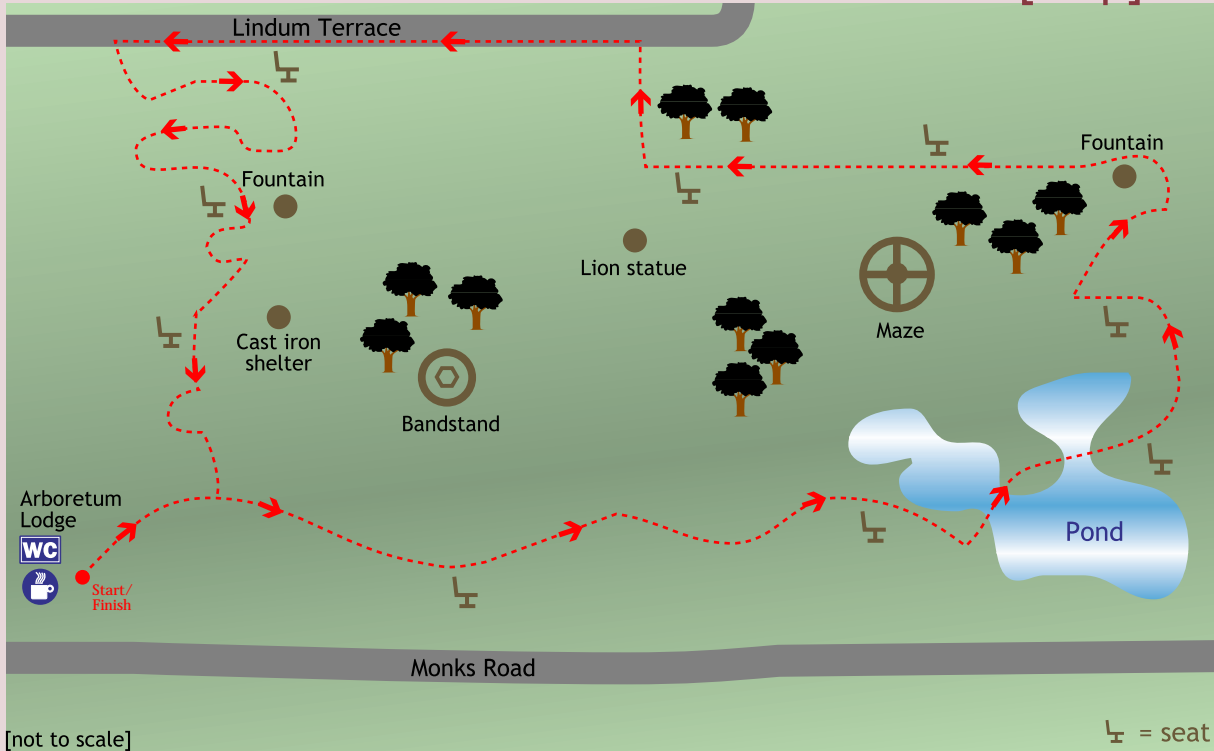

[map]

0.7 miles
1220 metres

Walk
Route