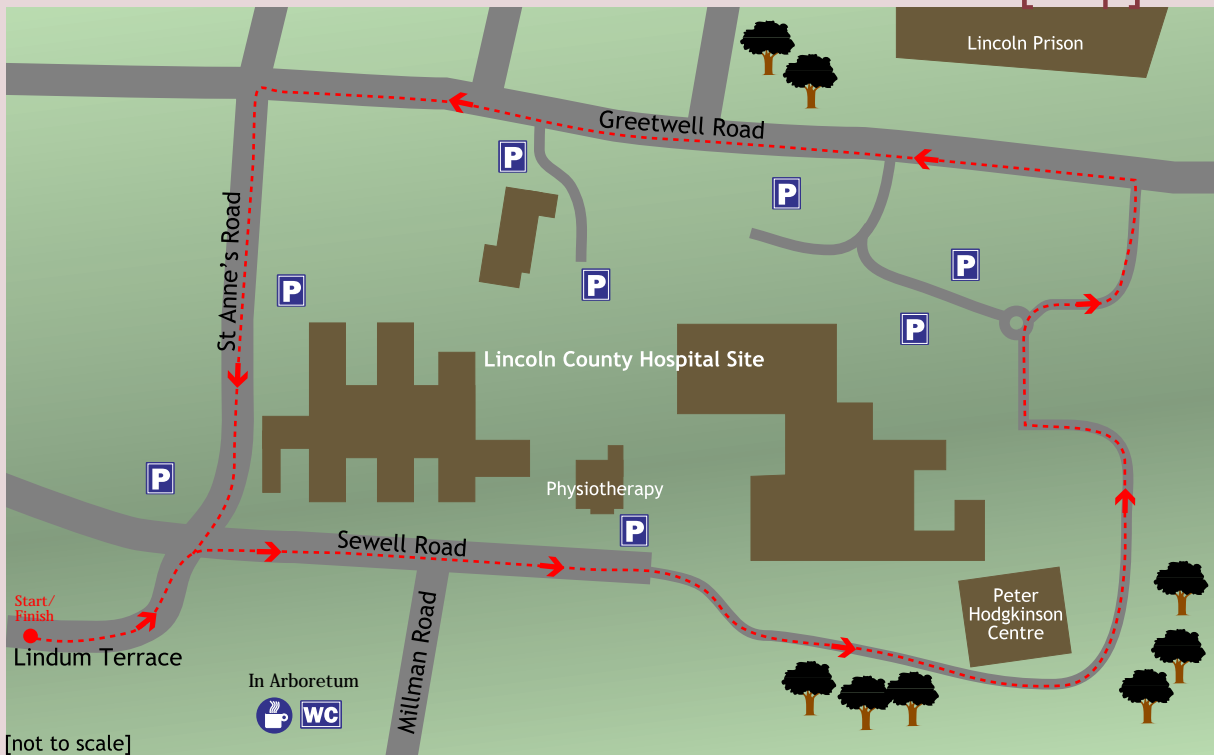

[map]

Distance

1.6 miles  
2650 metres

Walk  
Route