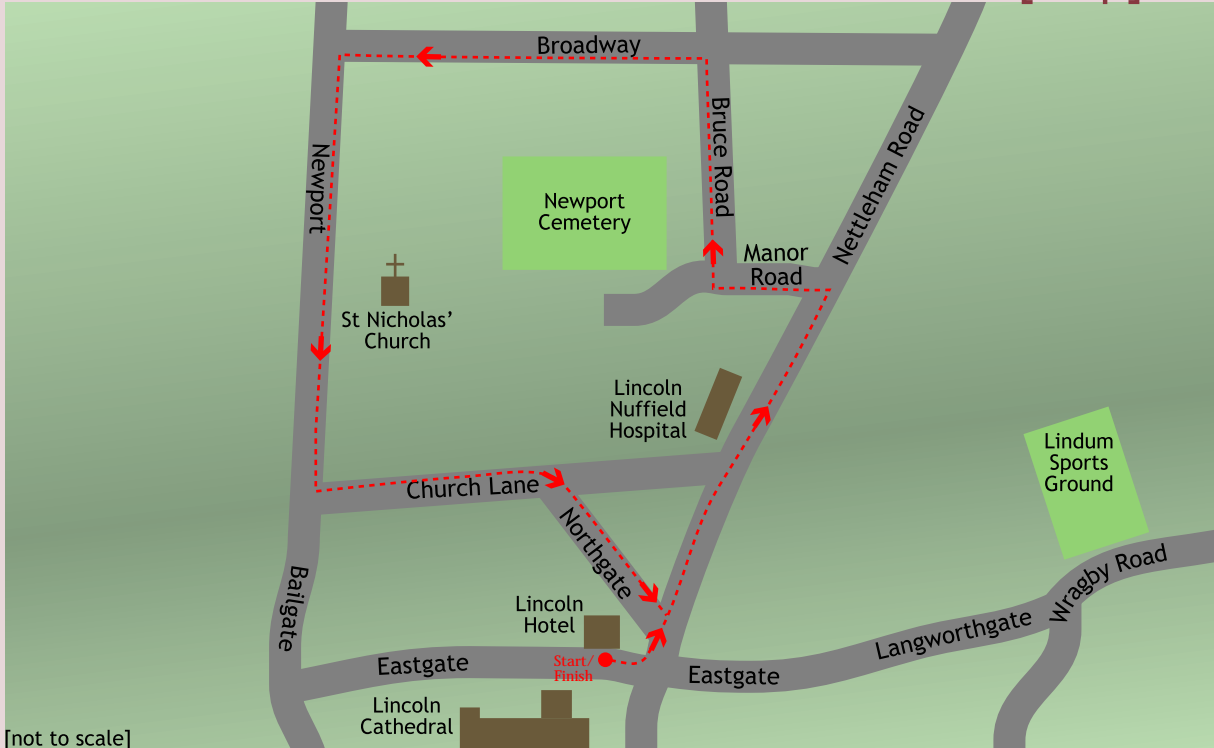

[map]

1.4 miles  
2290 metres

Walk  
Route