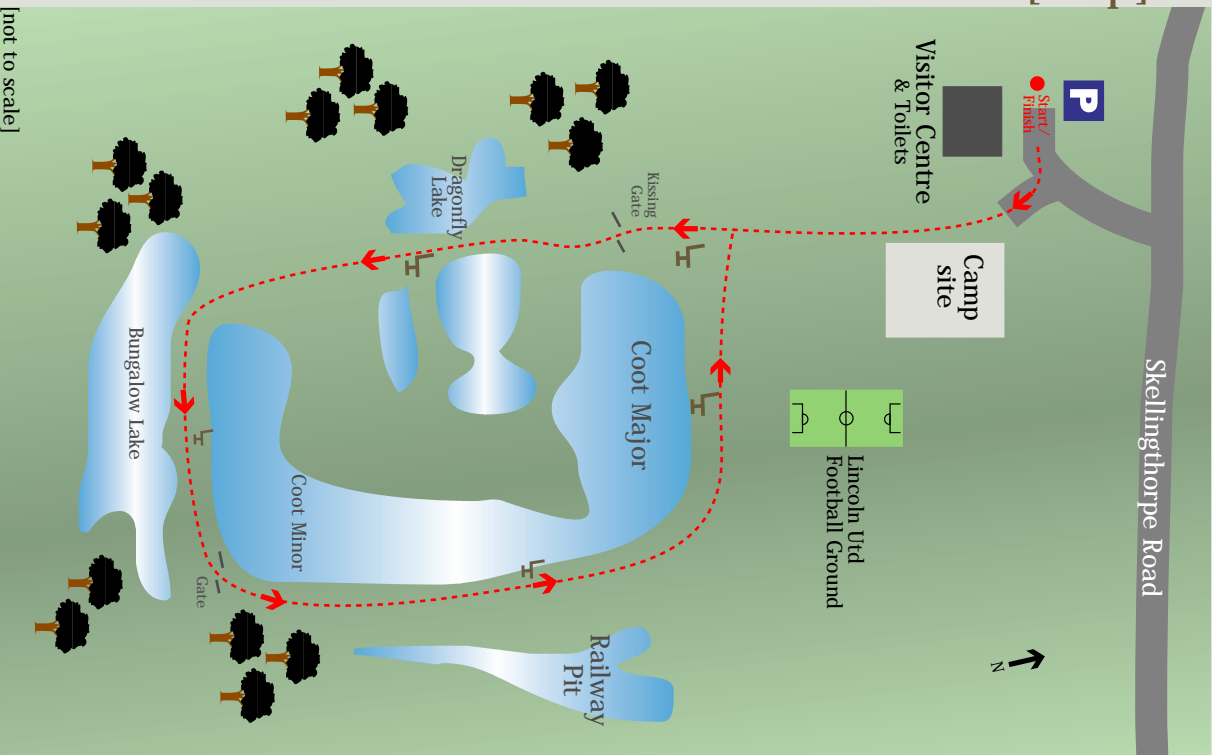

[map]

[not to scale]

1.8 miles
3000 metres approx.

---> Walk Route

Bus Route
SB6, SB2, 29 29D